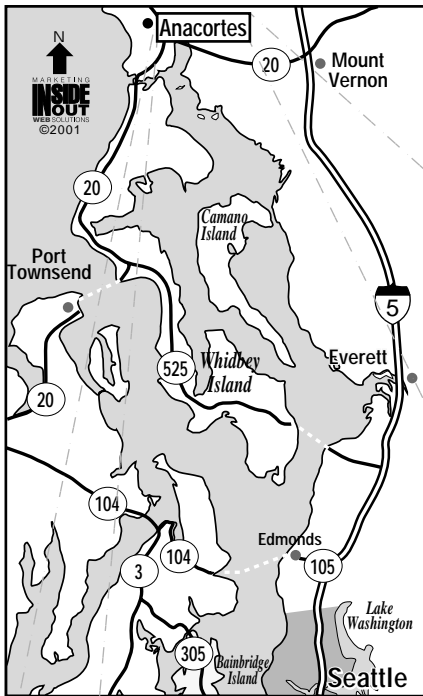

# Anacortes - Cap Sante Boat Haven

**ARROW LAUNCH SERVICES, INC.**  
 P.O. Box 2376  
 Port Angeles, WA 98362  
 (360) 457-1544  
 Fax (360) 457-1552

**DIRECTIONS:**

Take I-5 North to Hwy 20 - Anacortes Commercial to 13th between Safeway & McDonalds. 13th dead ends at T-Dock.

Freight is handled at T-Dock.  
 Passengers embark/disembark at A-Dock.

800-244-2948  
 Call 800 number 1 hour prior to delivery