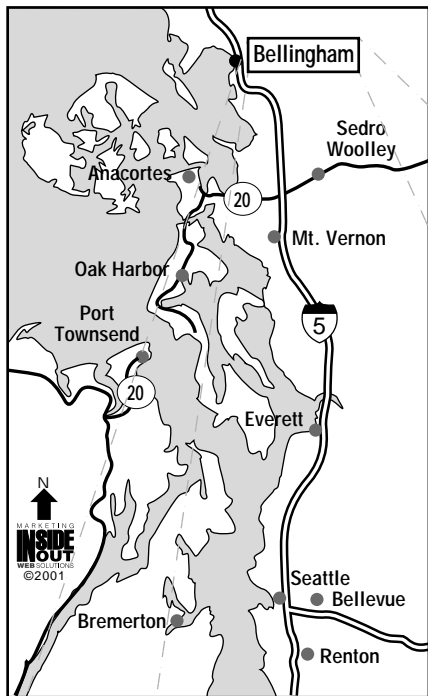

Bellingham - 2126 E. Bakerview Rd. Arrow Marine/Pacific Warehouse

ARROW MARINE SERVICES, INC.
2126 E. Bakerview Rd.
Bellingham, WA 98226
(360) 733-7008
Fax (360) 647-3703

DIRECTIONS:

Take I-5 to Exit 255, keep right to WA-542, turn left on Hannegan until E. Bakerview. Turn left on E. Bakerview.