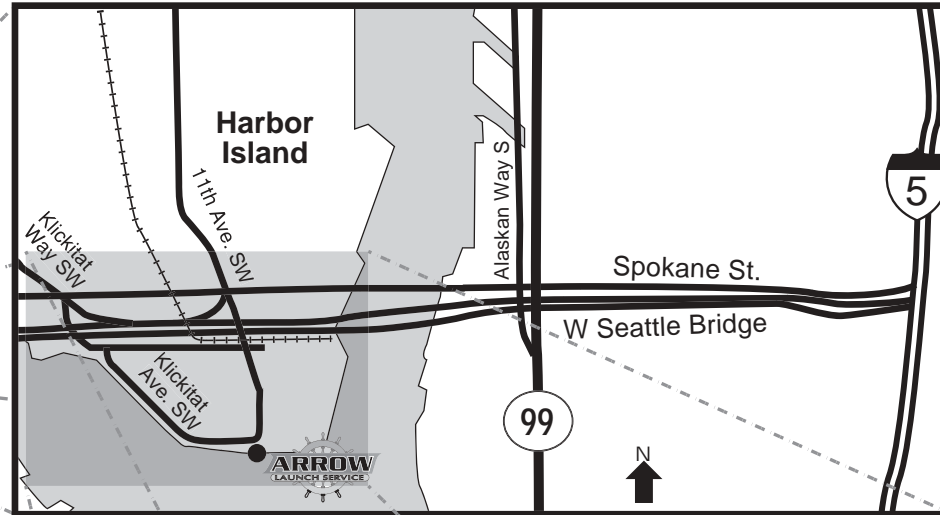

Seattle - Klickitat Way

ARROW LAUNCH SERVICES, INC.

P.O. Box 2376
 Port Angeles, WA 98362
 (360) 457-1544
 Fax (360) 457-1552

DIRECTIONS:

Our vessel is located on Dock C in the Harbor Island Marina (Harbor Marina Corp. Center), 1001 SW Klickitat Ave. (the most southerly tip of Harbor Island, on the Duwamish Waterway) easily reachable off the I-5 Freeway via the West Seattle Freeway to Harbor Island exit (drops you onto Spokane Street). West on Spokane, stay in center lane past 11th Ave. exit, west past railroad tracks turn left at next exit (Exit dead ends on Klickitat Way). Turn left on Klickitat and take 1st right or 2nd right into marina. Arrow Launch is located at Dock C.