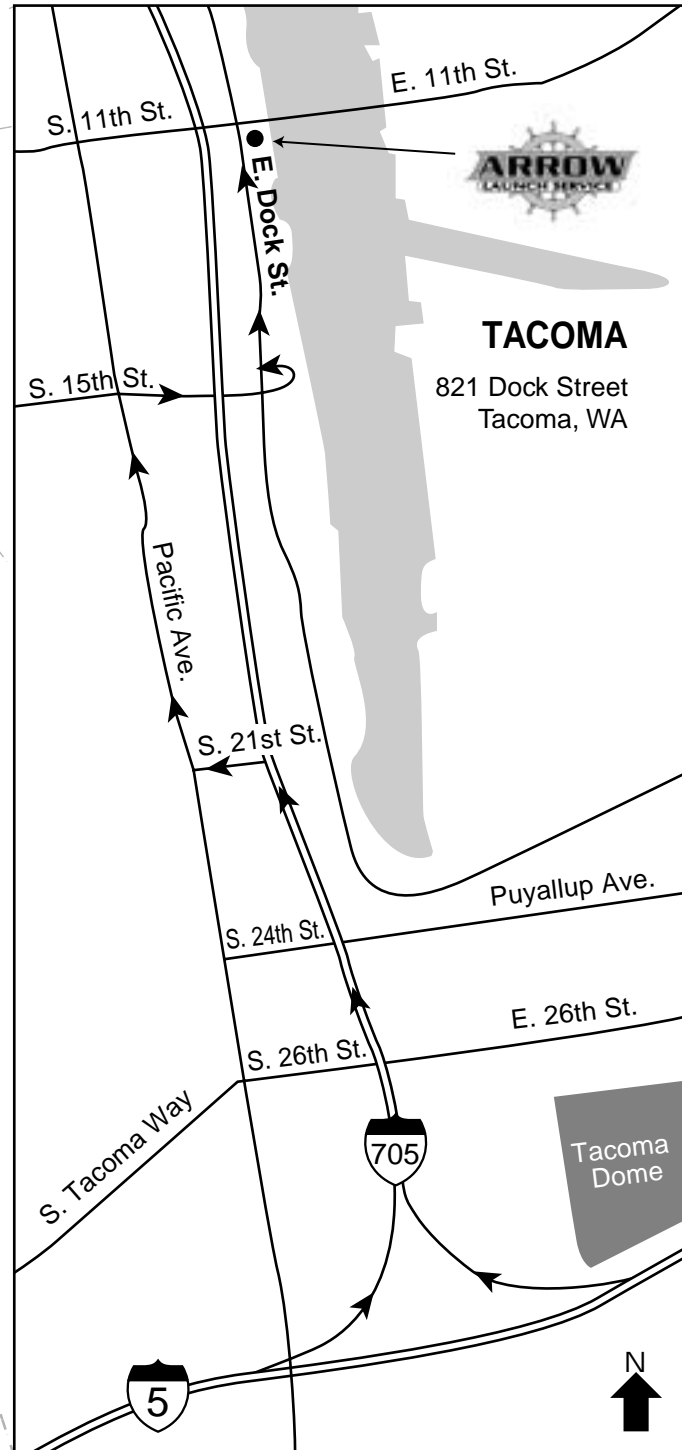

# Tacoma - 821 Dock St.

**ARROW LAUNCH SERVICES, INC.**  
P.O. Box 2376  
Port Angeles, WA 98362  
(360) 457-1544  
Fax (360) 457-1552

## DIRECTIONS:

While traveling North or South on Interstate 5, take the "705/City Center" off ramp. Take the "S 21st off-ramp" and turn left at end of off-ramp (S 21st). Right on Pacific. Right on 15th. Right on Dock Street. Immediately after "Sea Scout Explorers" building AND PRIOR TO GOING UNDER THE 11th Street bridge, turn right into the "MARINA PARKING" lot. There are two ramps that lead to the boat slips. The ramp that leads to the launch has a sign that says "ARROW LAUNCH SERVICE 800-244-2948".