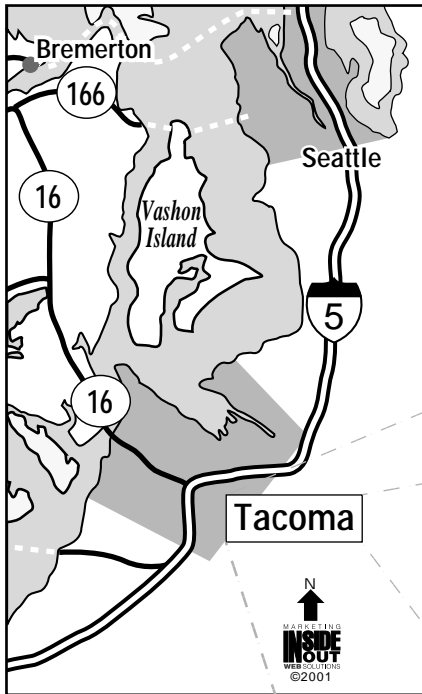

# Tacoma - 821 Dock St.

**ARROW LAUNCH SERVICES, INC.**  
P.O. Box 2376  
Port Angeles, WA 98362  
(360) 457-1544  
Fax (360) 457-1552

## DIRECTIONS:

While traveling North or South on Interstate 5, take the "705/City Center" off ramp. Take the "S 21st off-ramp" and turn left at end of off-ramp (S 21st). Right on Pacific. Right on 15th. Right on Dock Street. Immediately after "Sea Scout Explorers" building AND PRIOR TO GOING UNDER THE 11th Street bridge, turn right into the "MARINA PARKING" lot. There are two ramps that lead to the boat slips. The ramp that leads to the launch has a sign that says "ARROW LAUNCH SERVICE 800-244-2948".