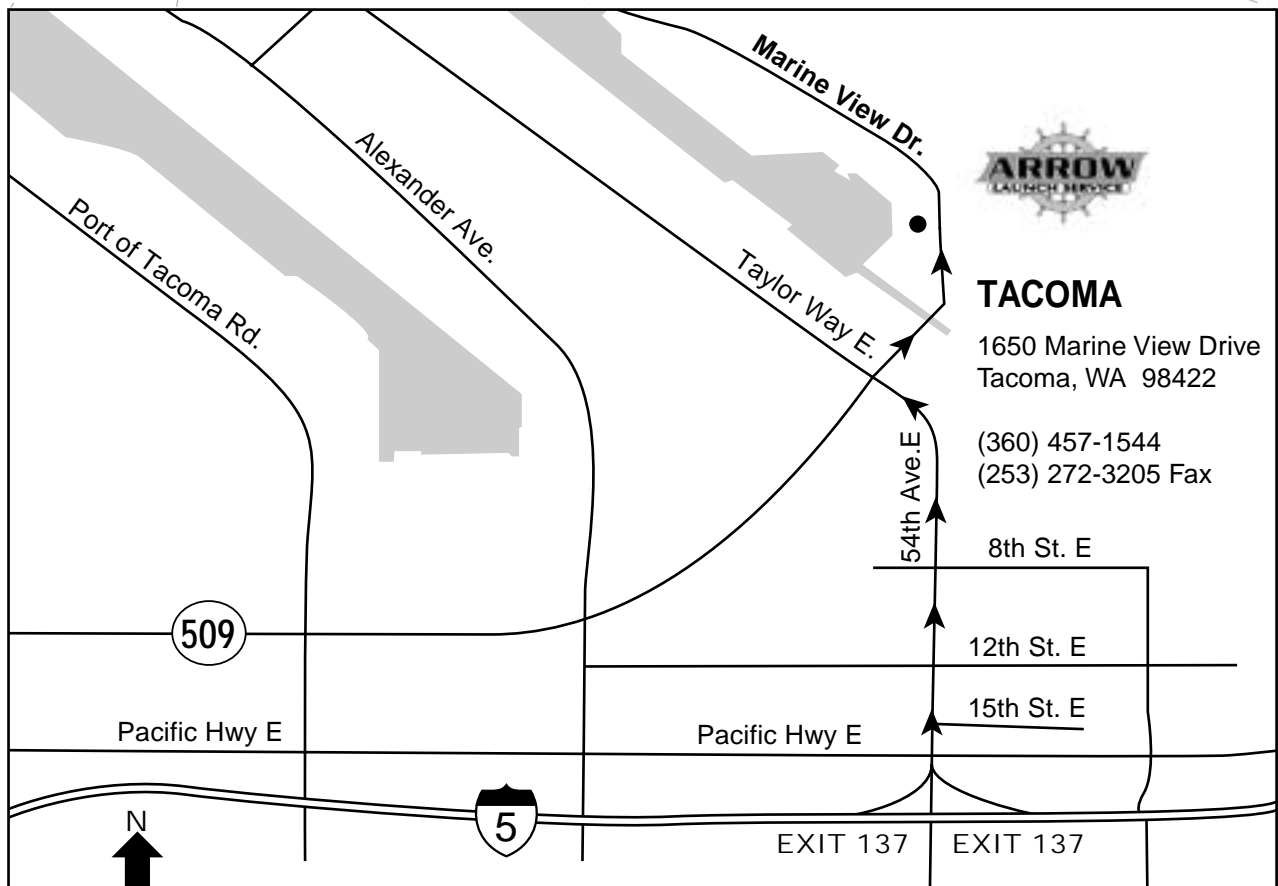

Tacoma - Streich Bros. Inc.

ARROW LAUNCH SERVICES, INC.
 P.O. Box 2376
 Port Angeles, WA 98362
 (360) 457-1544
 Fax (360) 457-1552

DIRECTIONS:

While traveling North or South on Interstate 5, use Exit 137 (Fife/Milton) off ramp. GO NORTH on the street that the off ramp lets you off on (S 51 Street). Do not accidentally turn on Highway 99. Turn right at Highway 509/Marine View Drive. Loading of the launch is at the 1st Industrial building on the left. "STREICH BROS." 1650 Marine View Drive. Enter the yard and proceed to the back of the facility. Loading of the launch is at the pier at the back (waters edge).