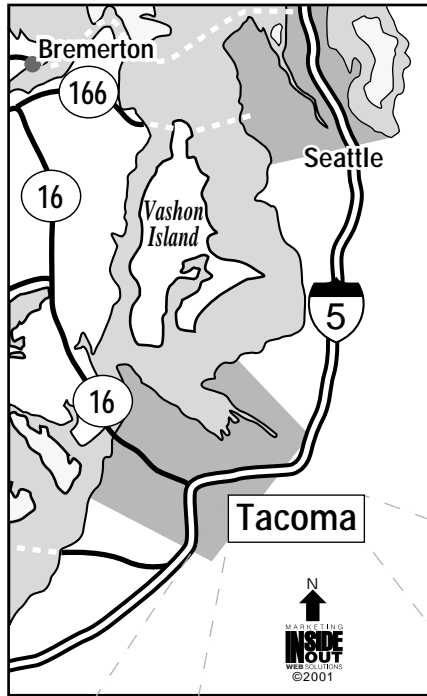

Tacoma - Streich Bros. Inc.

ARROW LAUNCH SERVICES, INC.
 P.O. Box 2376
 Port Angeles, WA 98362
 (360) 457-1544
 Fax (360) 457-1552

DIRECTIONS:

While traveling North or South on Interstate 5, use Exit 137 (Fife/Milton) off ramp. GO NORTH on the street that the off ramp lets you off on (S 51 Street). Do not accidentally turn on Highway 99. Turn right at Highway 509/Marine View Drive. Loading of the launch is at the 1st Industrial building on the left. "STREICH BROS." 1650 Marine View Drive. Enter the yard and proceed to the back of the facility. Loading of the launch is at the pier at the back (waters edge).